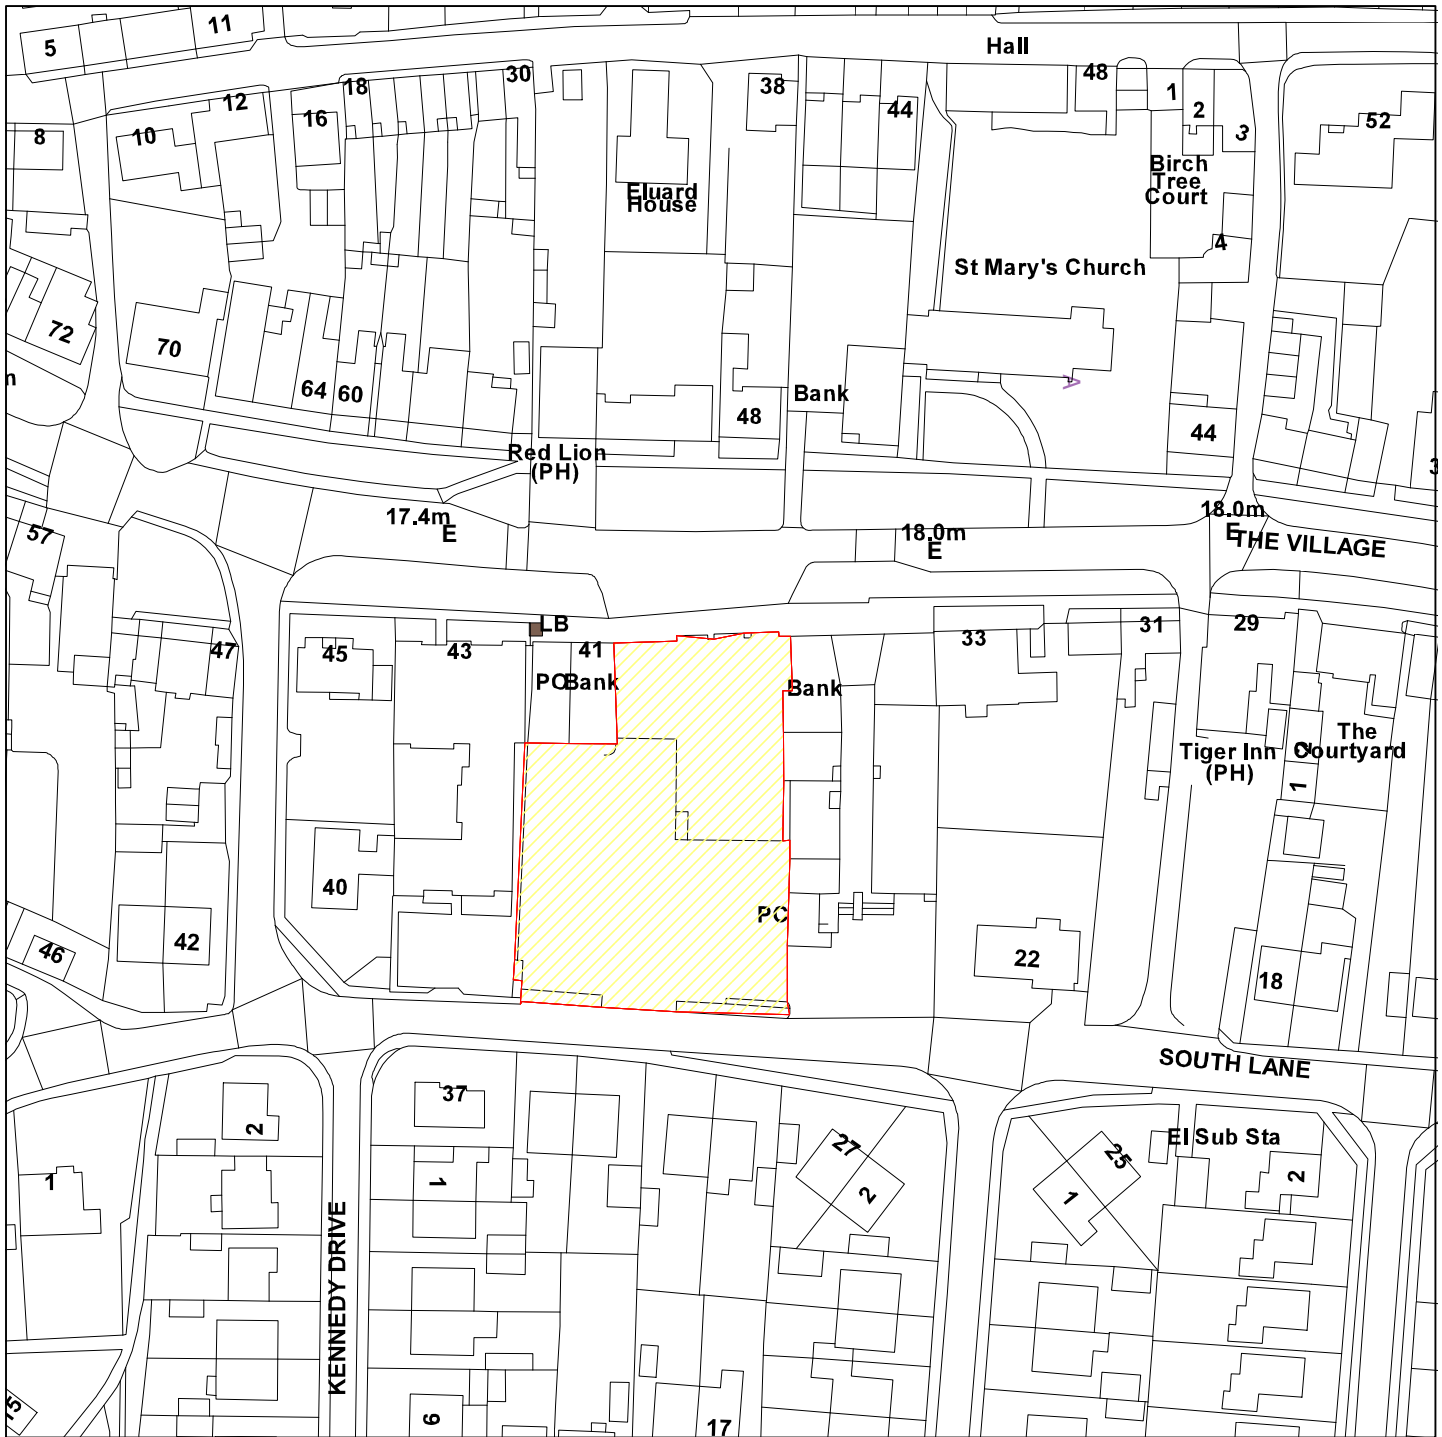

# (Sainsburys Supermarkets) Somerfield, Haxby

10/01869/FUL

GIS by ESRI (UK)

Scale : 1:1250

Reproduced from the Ordnance Survey map with the permission of the Controller of Her Majesty's Stationery Office © Crown Copyright 2000.

Unauthorised reproduction infringes Crown Copyright and may lead to prosecution or civil proceedings.

<b>Organisation</b>	City of York Council
<b>Department</b>	Planning and Sustainable Development
<b>Comments</b>	
<b>Date</b>	31 January 2011
<b>SLA Number</b>	Not Set